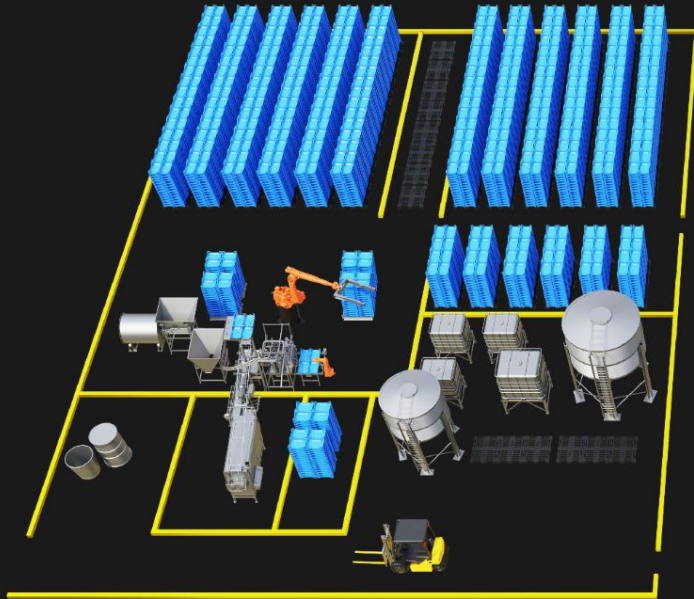

MODULAR SCALABLE INSECT FACTORIES

Strictly Private & Confidential

LIVIN
farms

LIVIN
farms

WE BUILD
TECHNOLOGY EMPOWERED
INSECT FACTORIES

WE GENERATE
RECURRING REVENUE FROM
FARMING AS A SERVICE

STEP BY STEP MODULAR SYSTEM 1S BSF REARING FACTORY

STEP BY STEP MODULAR SYSTEM 2S BSF REARING FACTORY

LIVIN
forms

STEP BY STEP MODULAR SYSTEM 4S BSF REARING FACTORY

LIVIN
farms

STEP BY STEP MODULAR SYSTEM 6S BSF REARING FACTORY

LIVIN
farms

**STEP BY STEP MODULAR SYSTEM
+ BSF BREEDING FACTORY**

LIVIN
farms

ONE STOP SHOP FOR YOUR INSECT FARMING NEEDS

**END-TO-END INTEGRATION
FEED DEVELOPMENT**

CORE TECHNOLOGY

RECURRING SEEDLINGS

VALUE-ADDING PRODUCTS

OUR TECH CAN SERVE VARIOUS NEEDS

LIVE

INACTIVATED

DRIED

DEFATTED

FAT

INTEGRATION IN BIOGAS SITES & VARIOUS END PRODUCT PROCESSING

DEMONSTRATOR SITE IN VIENNA: LIVE EXPERIENCE OF INSECT PROTEIN PRODUCTION AT SCALE (CAPACITY = 6k TONS P.A.)

BREEDING FACTORY SCALE-UP (SERVICE EXISTING CUSTOMERS)