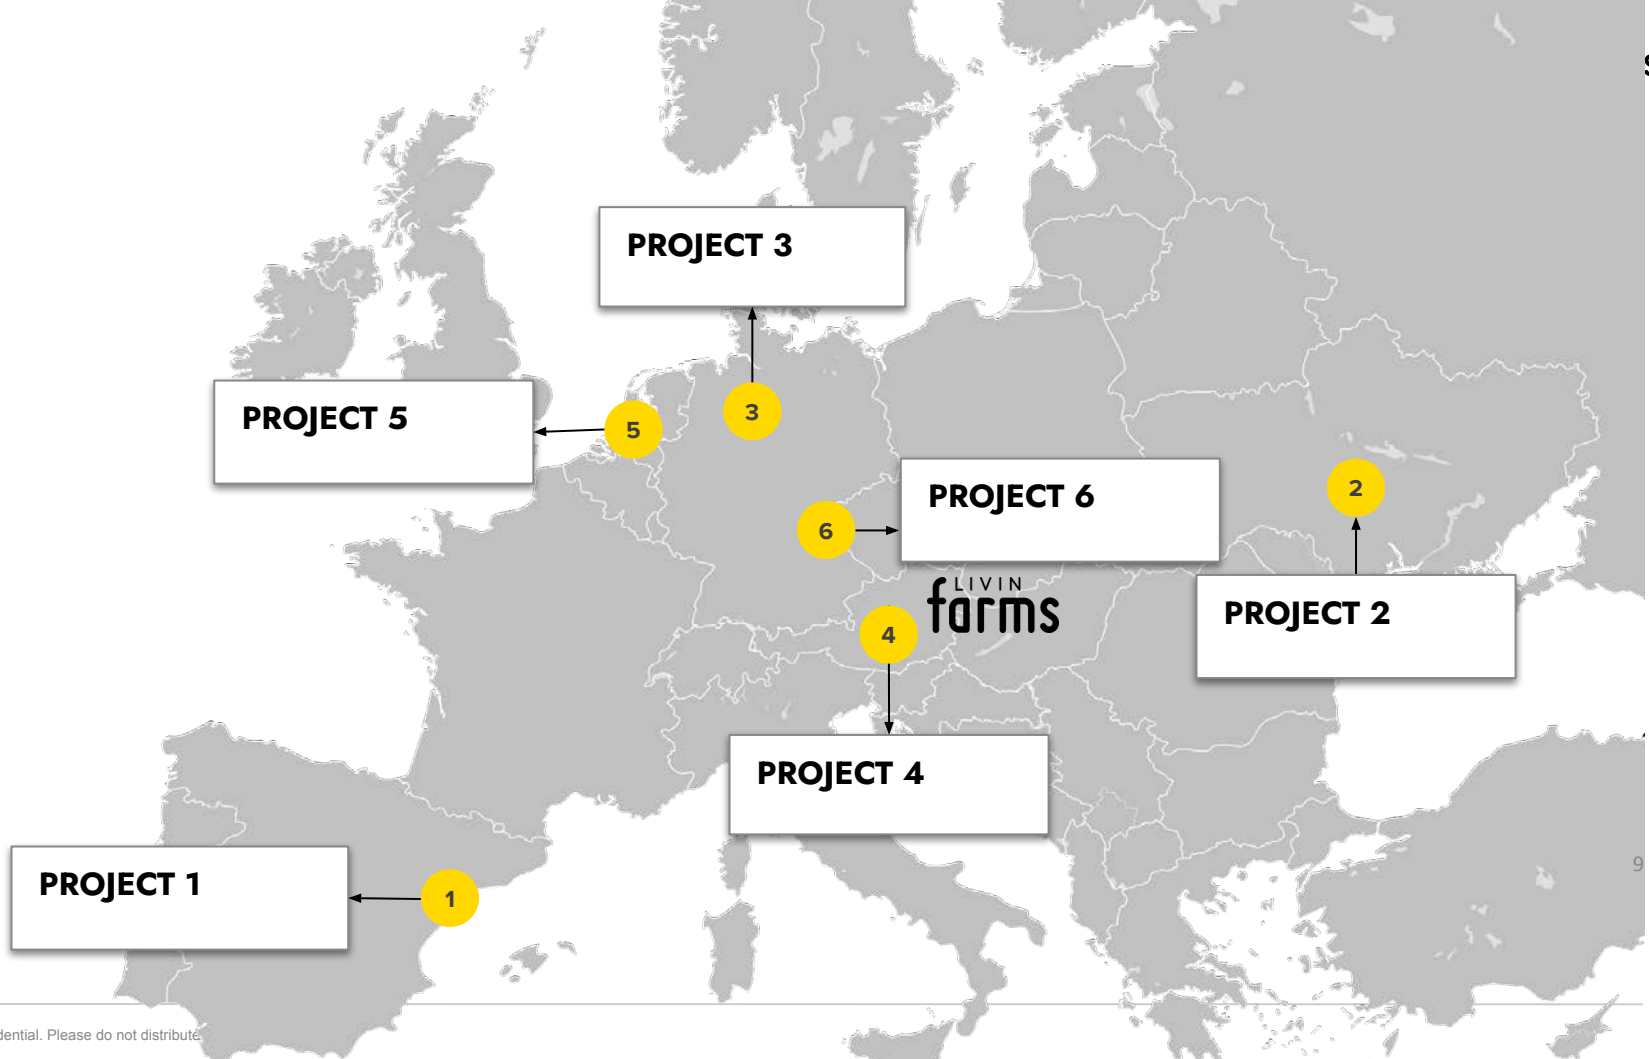

STEP BY STEP MODULAR SYSTEM 2S BSF REARING FACTORY

LIVIN
forms

STEP BY STEP MODULAR SYSTEM 4S BSF REARING FACTORY

LIVIN
farms

STEP BY STEP MODULAR SYSTEM 6S BSF REARING FACTORY

LIVIN
farms

**STEP BY STEP MODULAR SYSTEM
+ BSF BREEDING FACTORY**

LIVIN
farms

ONE STOP SHOP FOR YOUR INSECT FARMING NEEDS

**END-TO-END INTEGRATION
FEED DEVELOPMENT**

CORE TECHNOLOGY

RECURRING SEEDLINGS

VALUE-ADDING PRODUCTS

OUR TECH CAN SERVE VARIOUS NEEDS

LIVE

INACTIVATED

DRIED

DEFATTED

FAT

INTEGRATION IN BIOGAS SITES & VARIOUS END PRODUCT PROCESSING

DEMONSTRATOR SITE IN VIENNA: LIVE EXPERIENCE OF INSECT PROTEIN PRODUCTION AT SCALE (CAPACITY = 6k TONS P.A.)

BREEDING FACTORY SCALE-UP (SERVICE EXISTING CUSTOMERS)