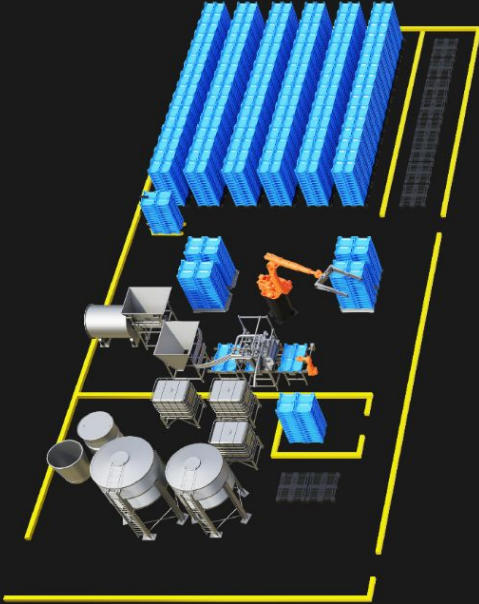

MODULAR SCALABLE INSECT FACTORIES

Strictly Private & Confidential

LIVIN
farms

LIVIN
farms

WE BUILD
TECHNOLOGY EMPOWERED
INSECT FACTORIES

WE GENERATE
RECURRING REVENUE FROM
FARMING AS A SERVICE

STEP BY STEP MODULAR SYSTEM 1S BSF REARING FACTORY

STEP BY STEP MODULAR SYSTEM 2S BSF REARING FACTORY

LIVIN
forms

STEP BY STEP MODULAR SYSTEM 4S BSF REARING FACTORY

LIVIN
farms

STEP BY STEP MODULAR SYSTEM 6S BSF REARING FACTORY

LIVIN
farms

**STEP BY STEP MODULAR SYSTEM
+ BSF BREEDING FACTORY**

LIVIN
farms

ONE STOP SHOP FOR YOUR INSECT FARMING NEEDS

**END-TO-END INTEGRATION
FEED DEVELOPMENT**

CORE TECHNOLOGY

RECURRING SEEDLINGS

VALUE-ADDING PRODUCTS

OUR TECH CAN SERVE VARIOUS NEEDS

LIVE

INACTIVATED

DRIED

DEFATTED

FAT

INTEGRATION IN BIOGAS SITES & VARIOUS END PRODUCT PROCESSING

DEMONSTRATOR SITE IN VIENNA: LIVE EXPERIENCE OF INSECT PROTEIN PRODUCTION AT SCALE (CAPACITY = 6k TONS P.A.)

BREEDING FACTORY SCALE-UP (SERVICE EXISTING CUSTOMERS)